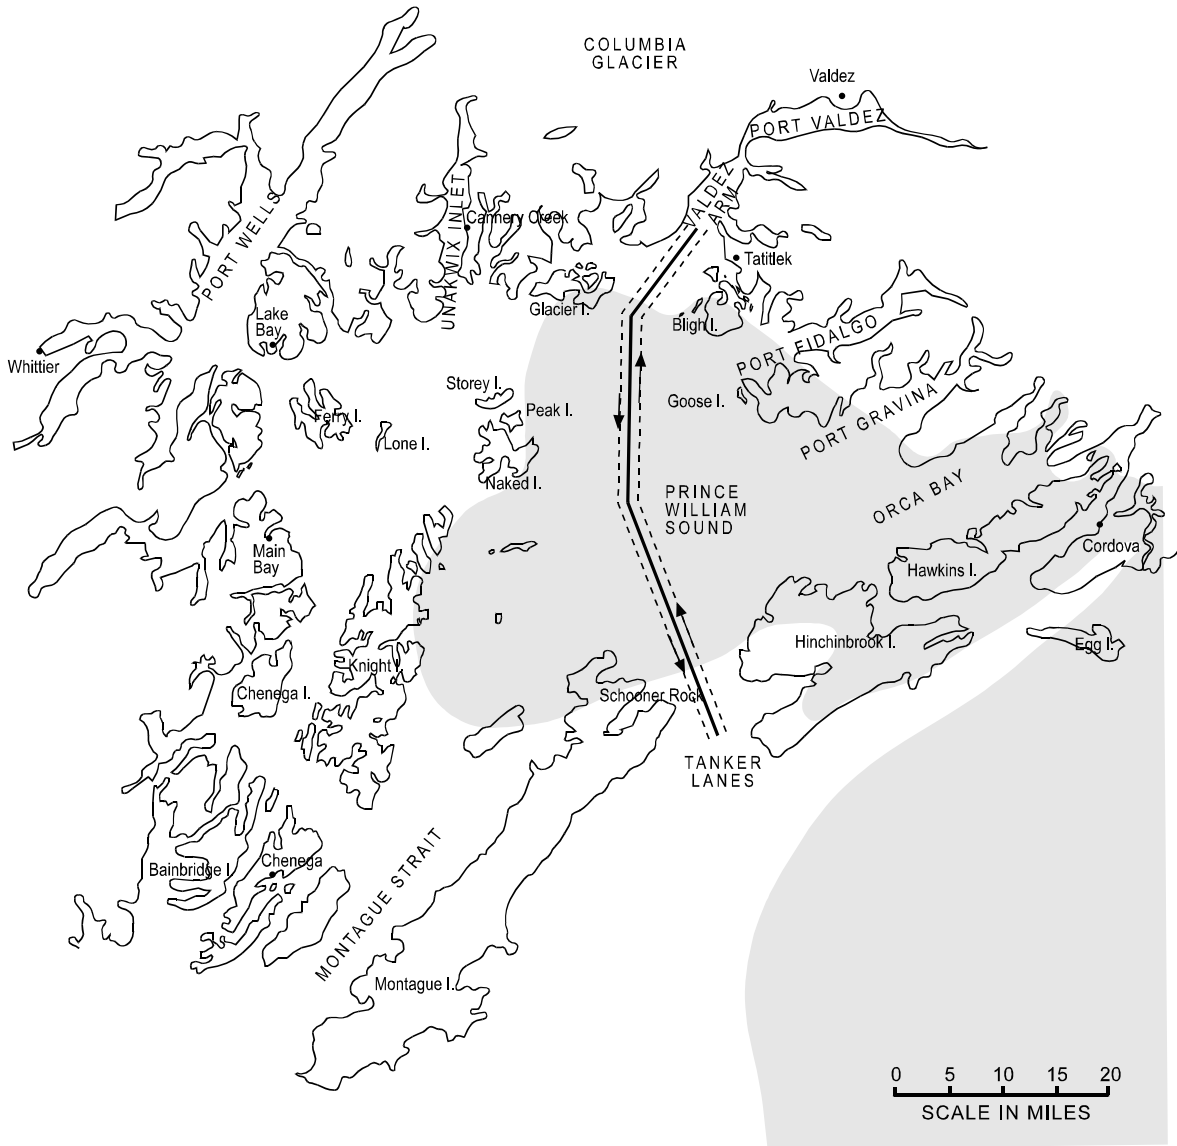

VHF REPEATER FOOTPRINTS HENY RIDGE

60-31-30

145-41-36

2500 Feet AMSL

VHF REPEATER FOOTPRINTS LATOUCHE ISLAND

60-00-09
147-54-05
1800 Feet AMSL